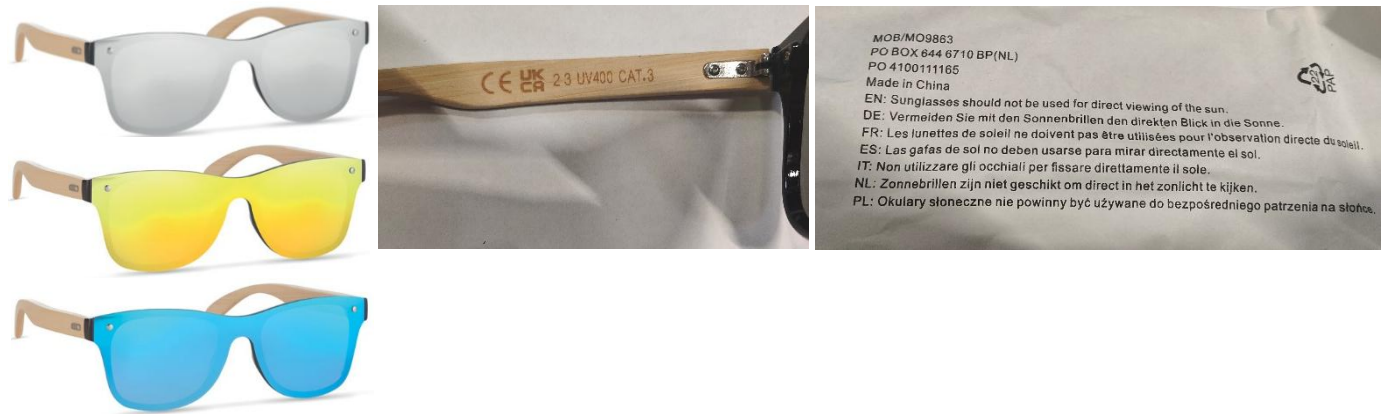

We declare that DOC issued under our sole responsibility and belongs to the following product:

Item number: *MO9863-04, -08, -17*
Description: *Sunglasses with bamboo arms and all over mirrored lens. UV400 protection.*
Classification: *PPE Class 1, type Sunglasses, Category 3*
Country of Origin: *China*
Batch: *PO 4100111165*

Object of the declaration (identification of apparatus allowing traceability; it may include a colour image of sufficient clarity where necessary for the identification of the apparatus):

The object of the declaration described above is in conformity with the relevant Union harmonization legislation: PPE EU Regulation 2016/425