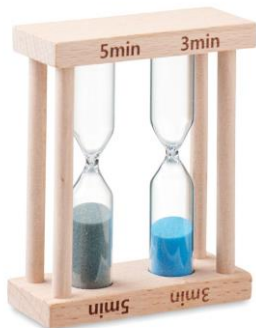

SUSTAINABILITY DECLARATION

Item number

MO6852

Item description

Wooden double sand timer set with 2 different timers (approx. 3 and 5 minutes).

Material content

Part	Component description	Position	Material	Weight Percentage
1	Wood	outside	Plywood	61,09%
2	hourglass	outside	Glass	19,80%
3	sand	inside	Glass	19,11%
			Total	100,00%